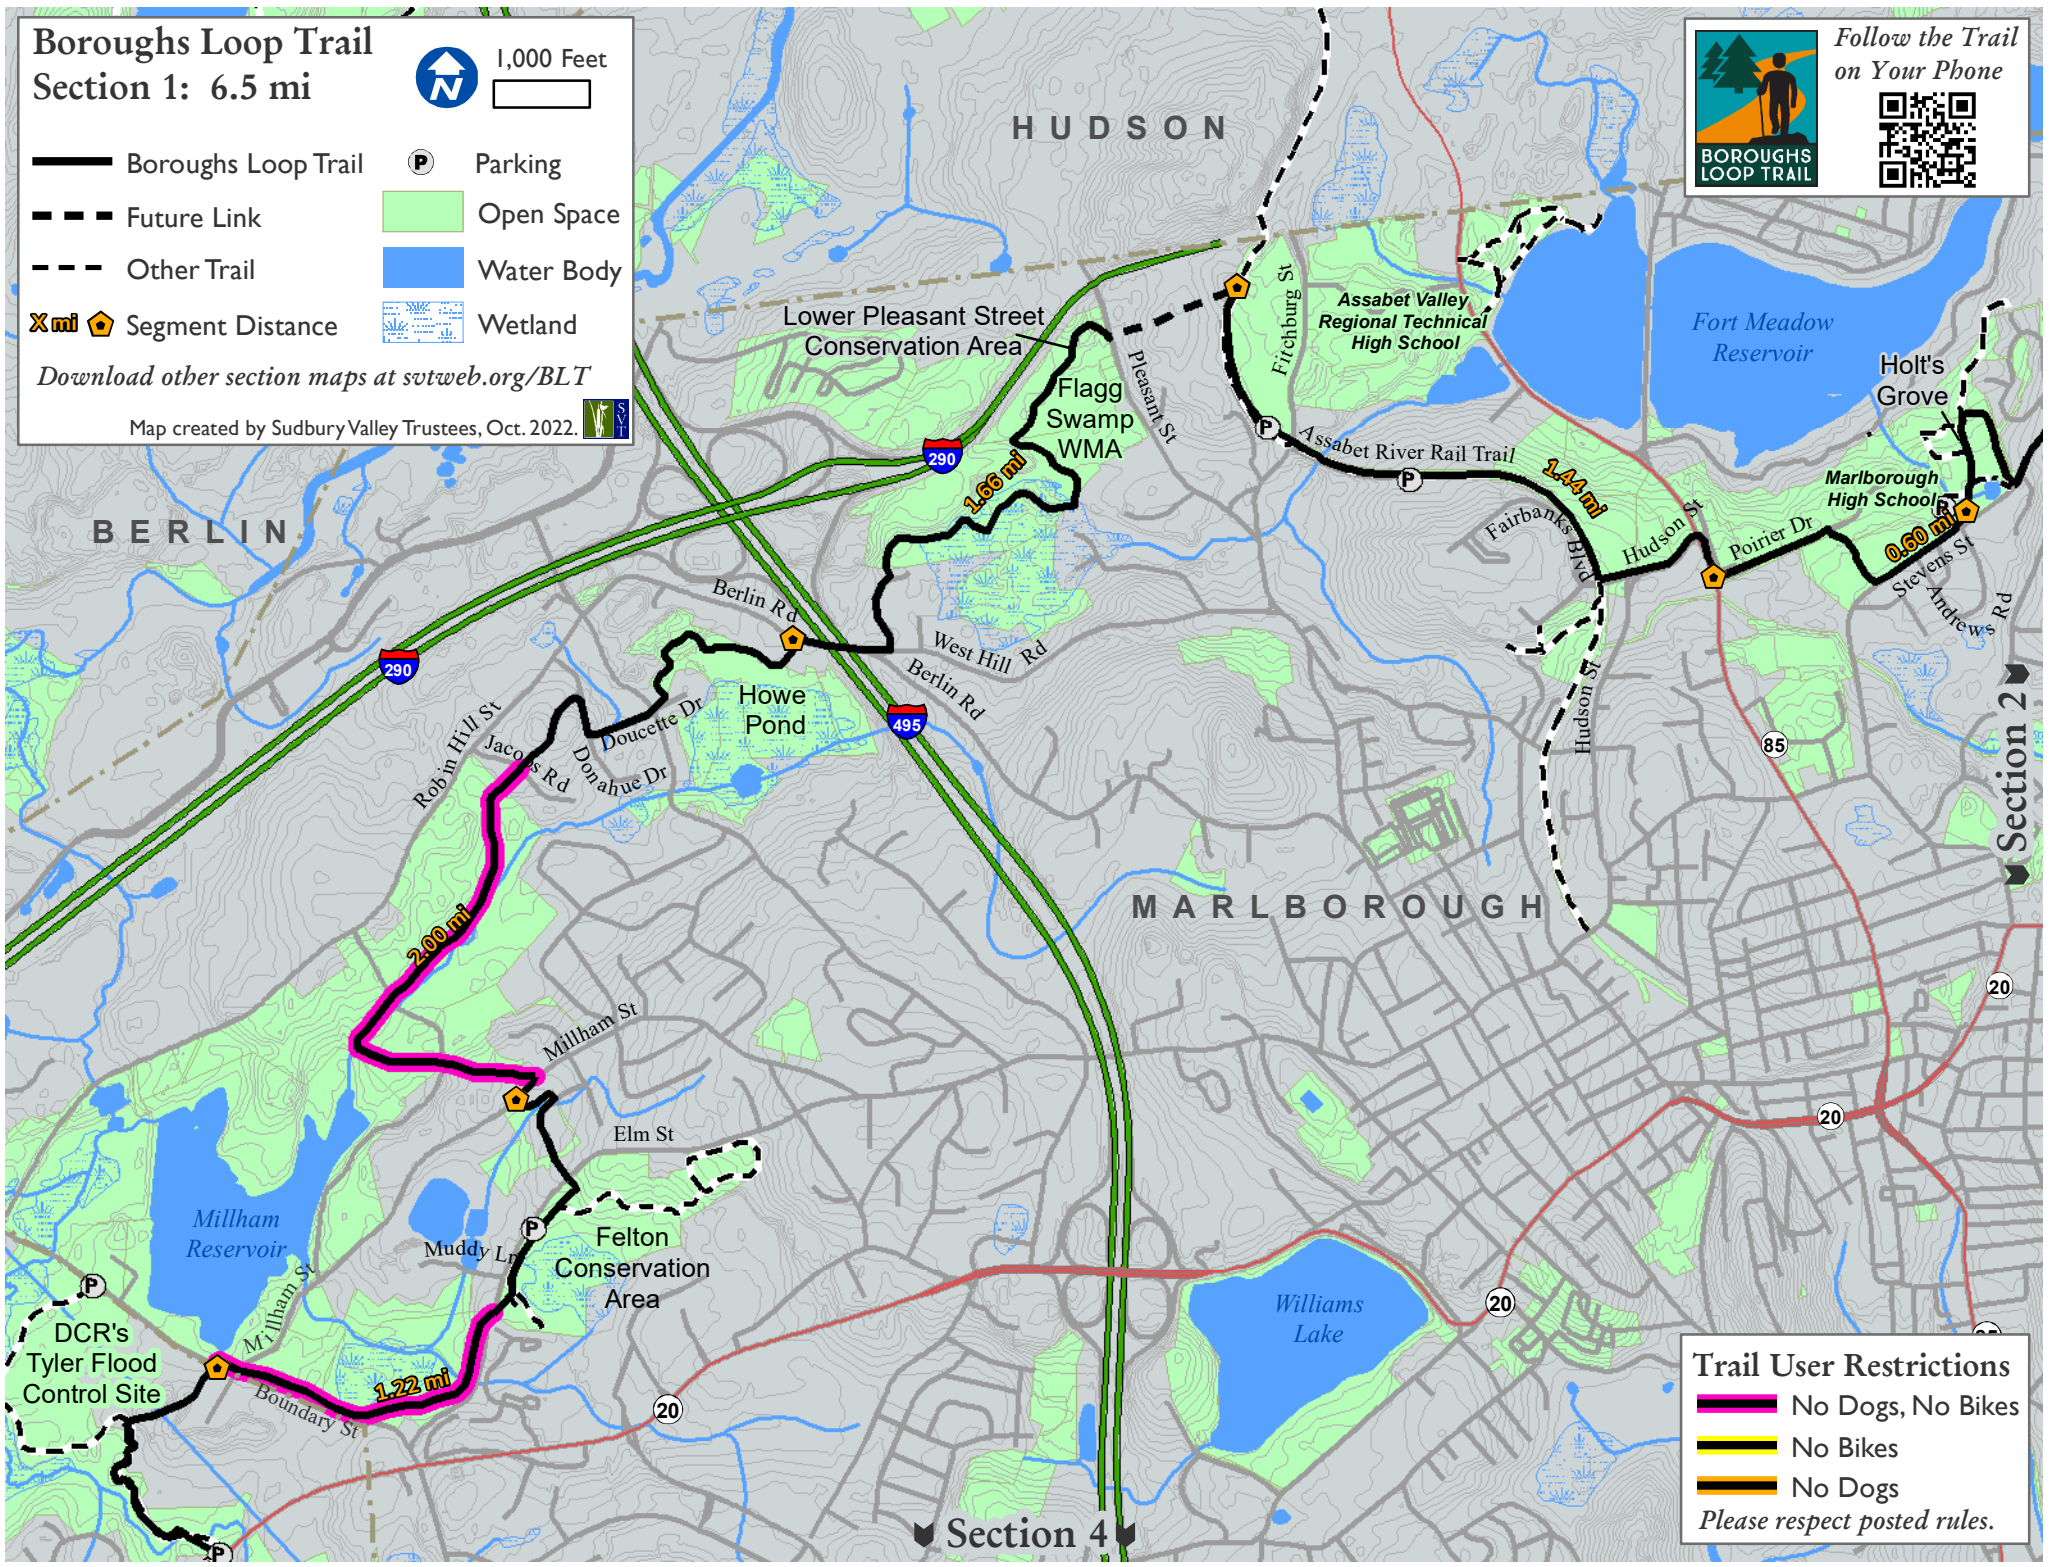

Boroughs Loop Trail
Section 1: 6.5 mi

-  Boroughs Loop Trail
-  Future Link
-  Other Trail
-  Segment Distance
-  Open Space
-  Water Body
-  Wetland
-  Parking

Download other section maps at svtweb.org/BLT

Map created by Sudbury Valley Trustees, Oct. 2022.

Follow the Trail on Your Phone

Trail User Restrictions

-  No Dogs, No Bikes
-  No Bikes
-  No Dogs

Please respect posted rules.

Section 2

Section 4