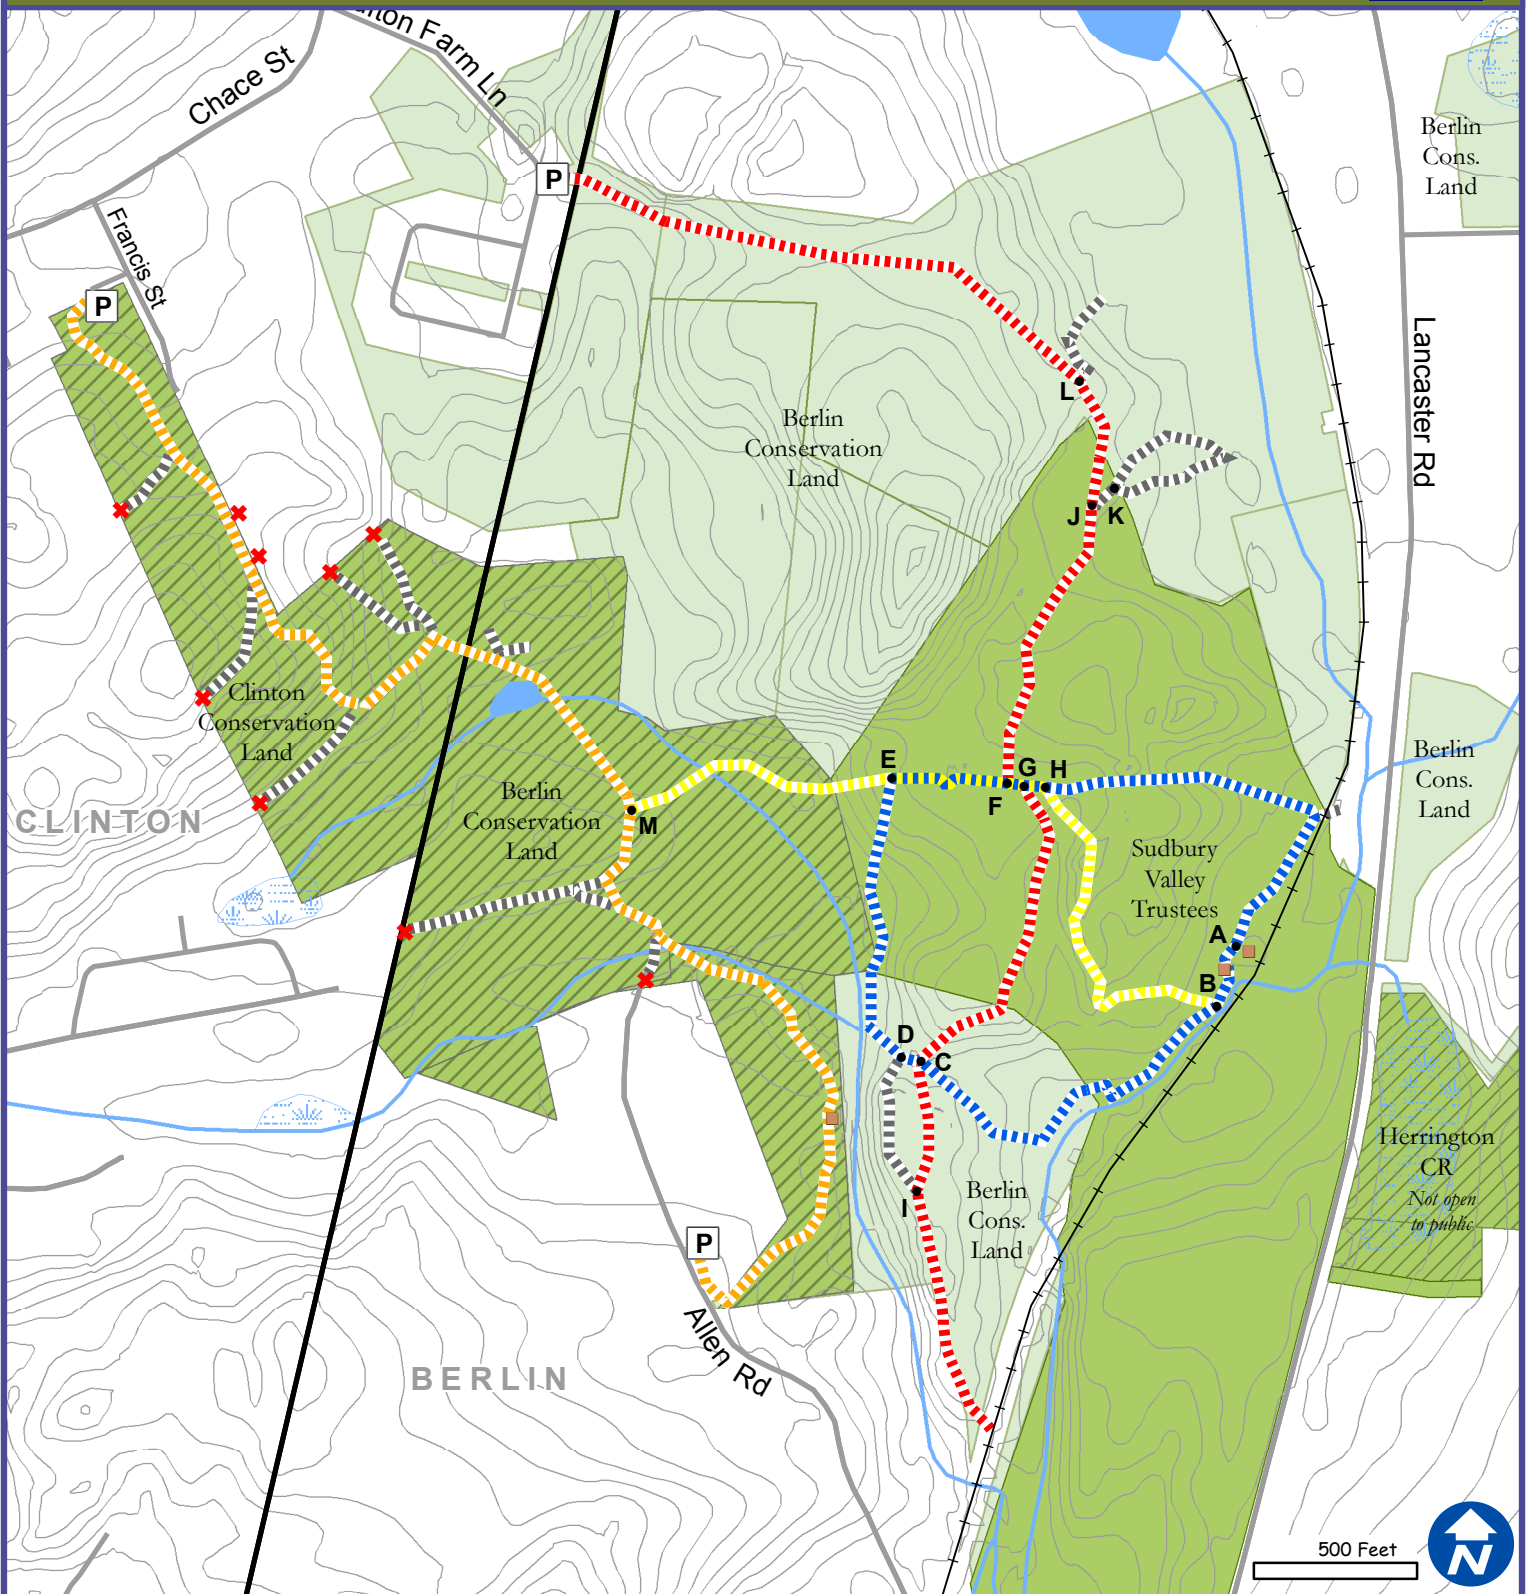

Forty Caves, Berlin and Clinton

- P** Parking **.....** Trail SVT CR
- Bridge Water Body SVT Reservation
- Private Wetland Other Conservation Land

How to Get Here (Berlin)

How to Get Here (Clinton)

Map produced by Sudbury Valley Trustees.
 Data Provided by Office of Geographic and Environmental Information (MassGIS), Commonwealth of Massachusetts
 Executive Office of Energy and Environmental Affairs.
 This Map should be used for reference only. Boundary lines are approximate.