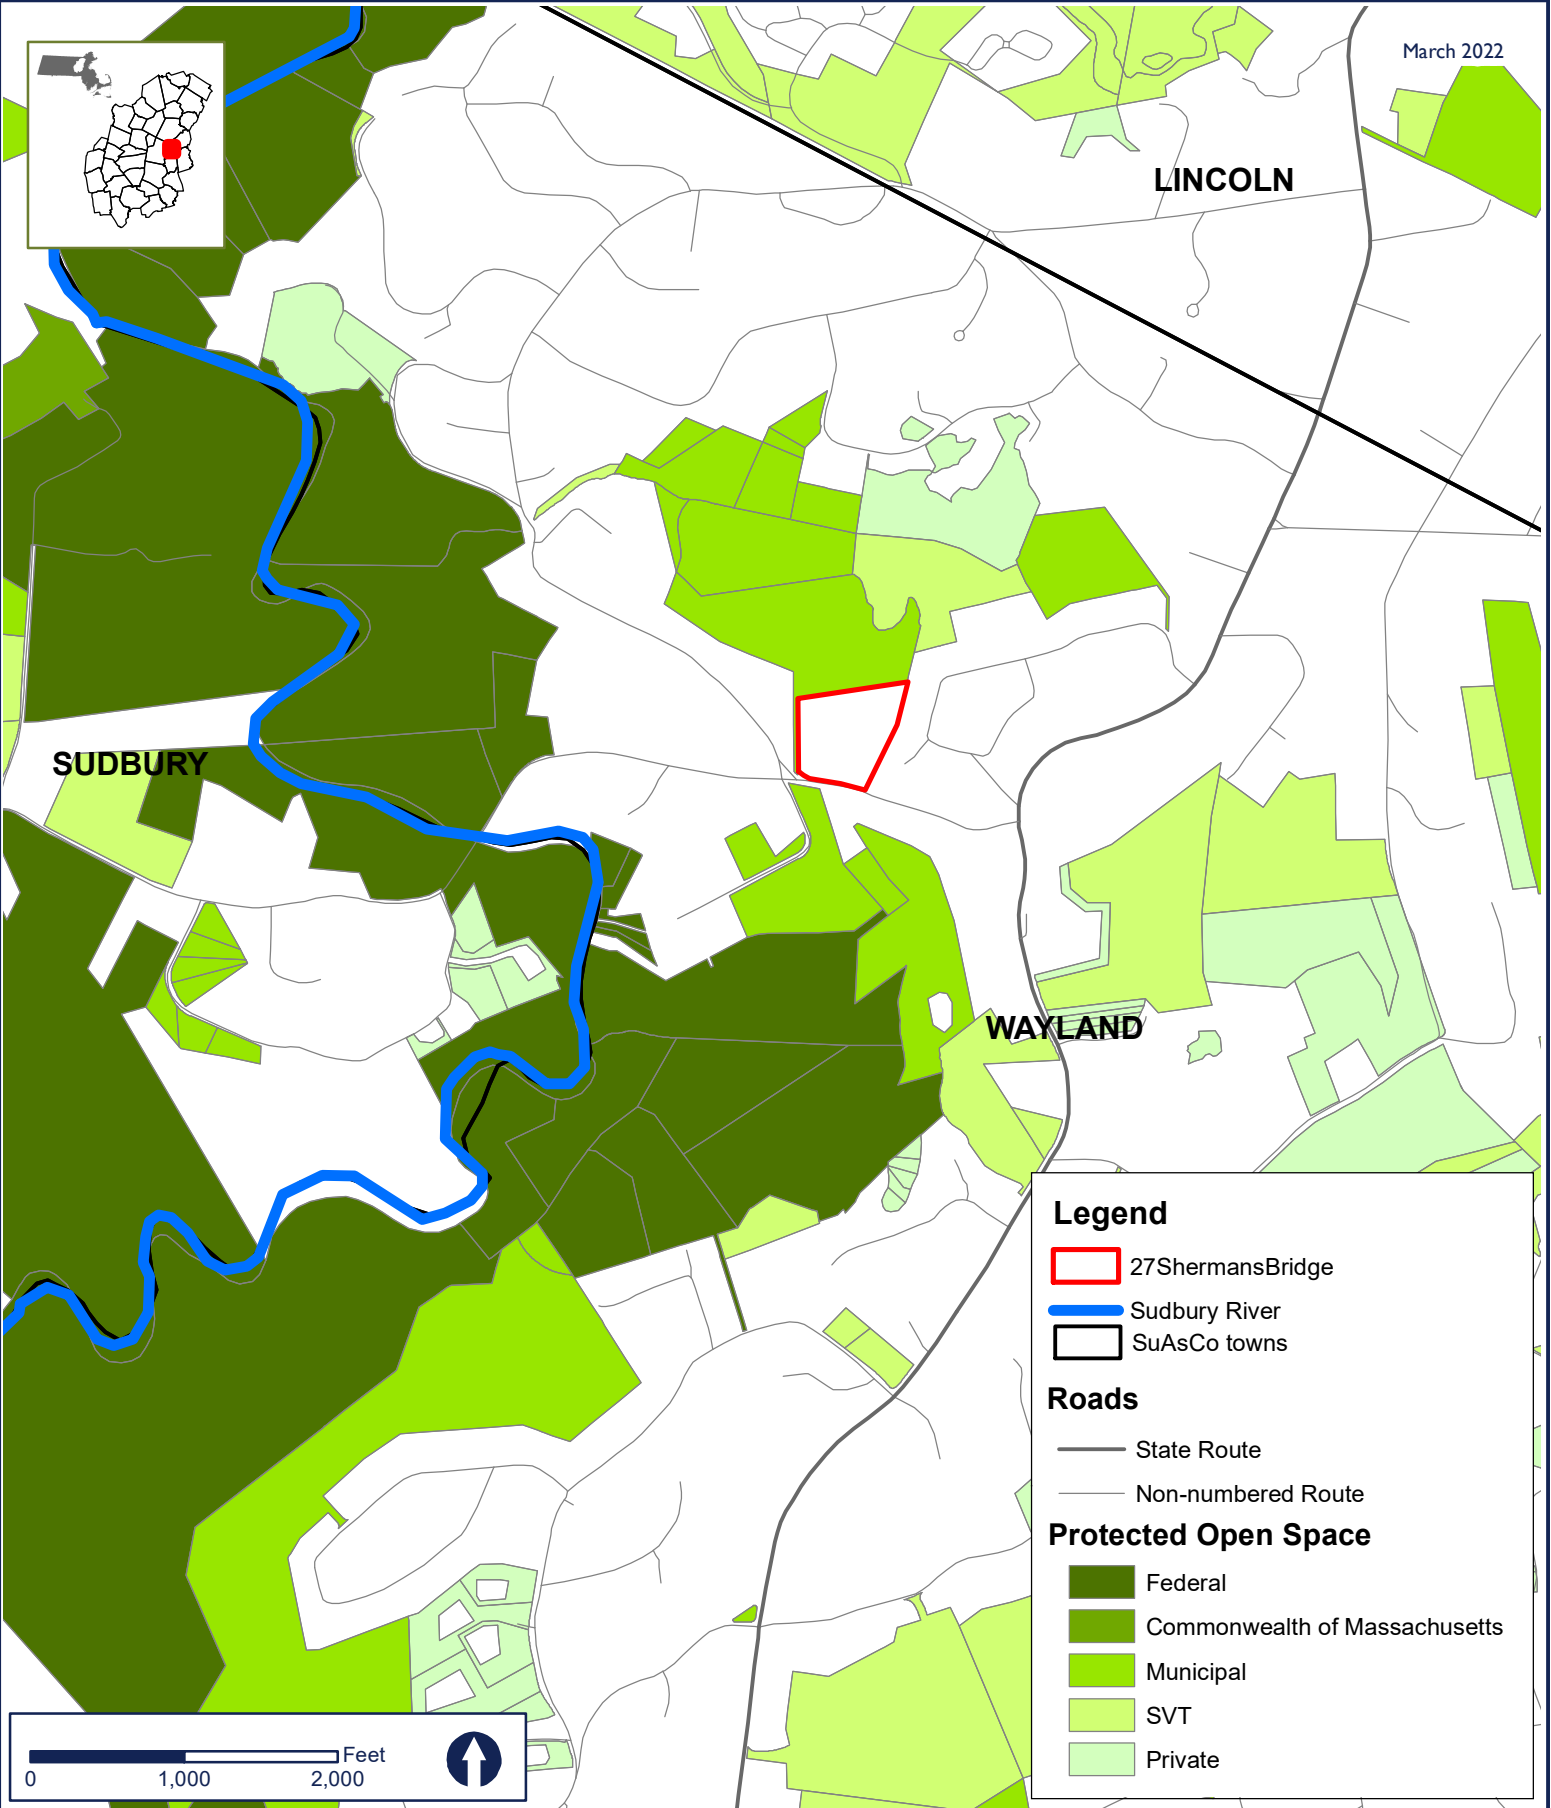

27 Sherman's Bridge Road, Wayland: Context

March 2022

Legend

- 27ShermansBridge
- Sudbury River
- SuAsCo towns

Roads

- State Route
- Non-numbered Route

Protected Open Space

- Federal
- Commonwealth of Massachusetts
- Municipal
- SVT
- Private